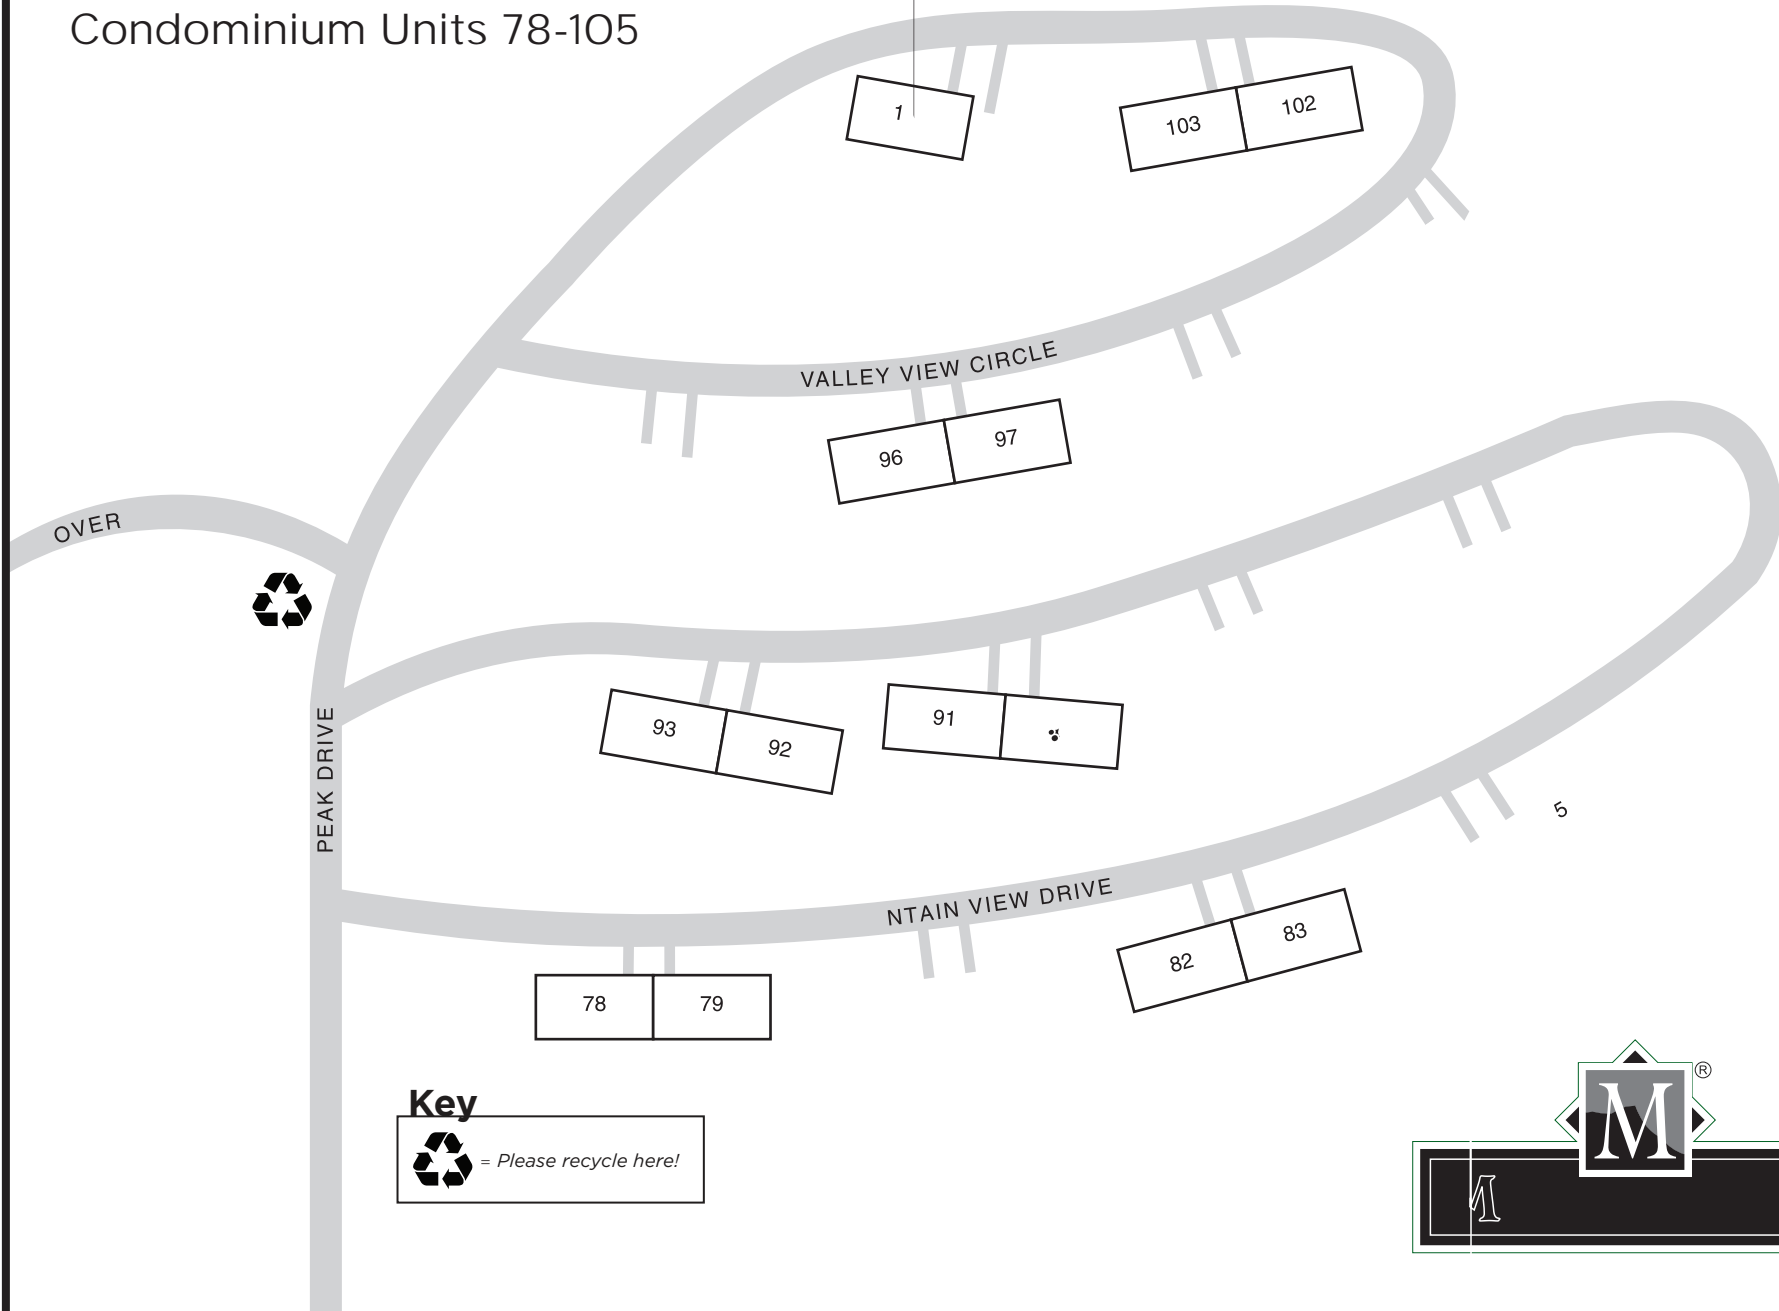

The Summit - Peak Drive

Condominium Units 78-105

Key
 = Please recycle here!